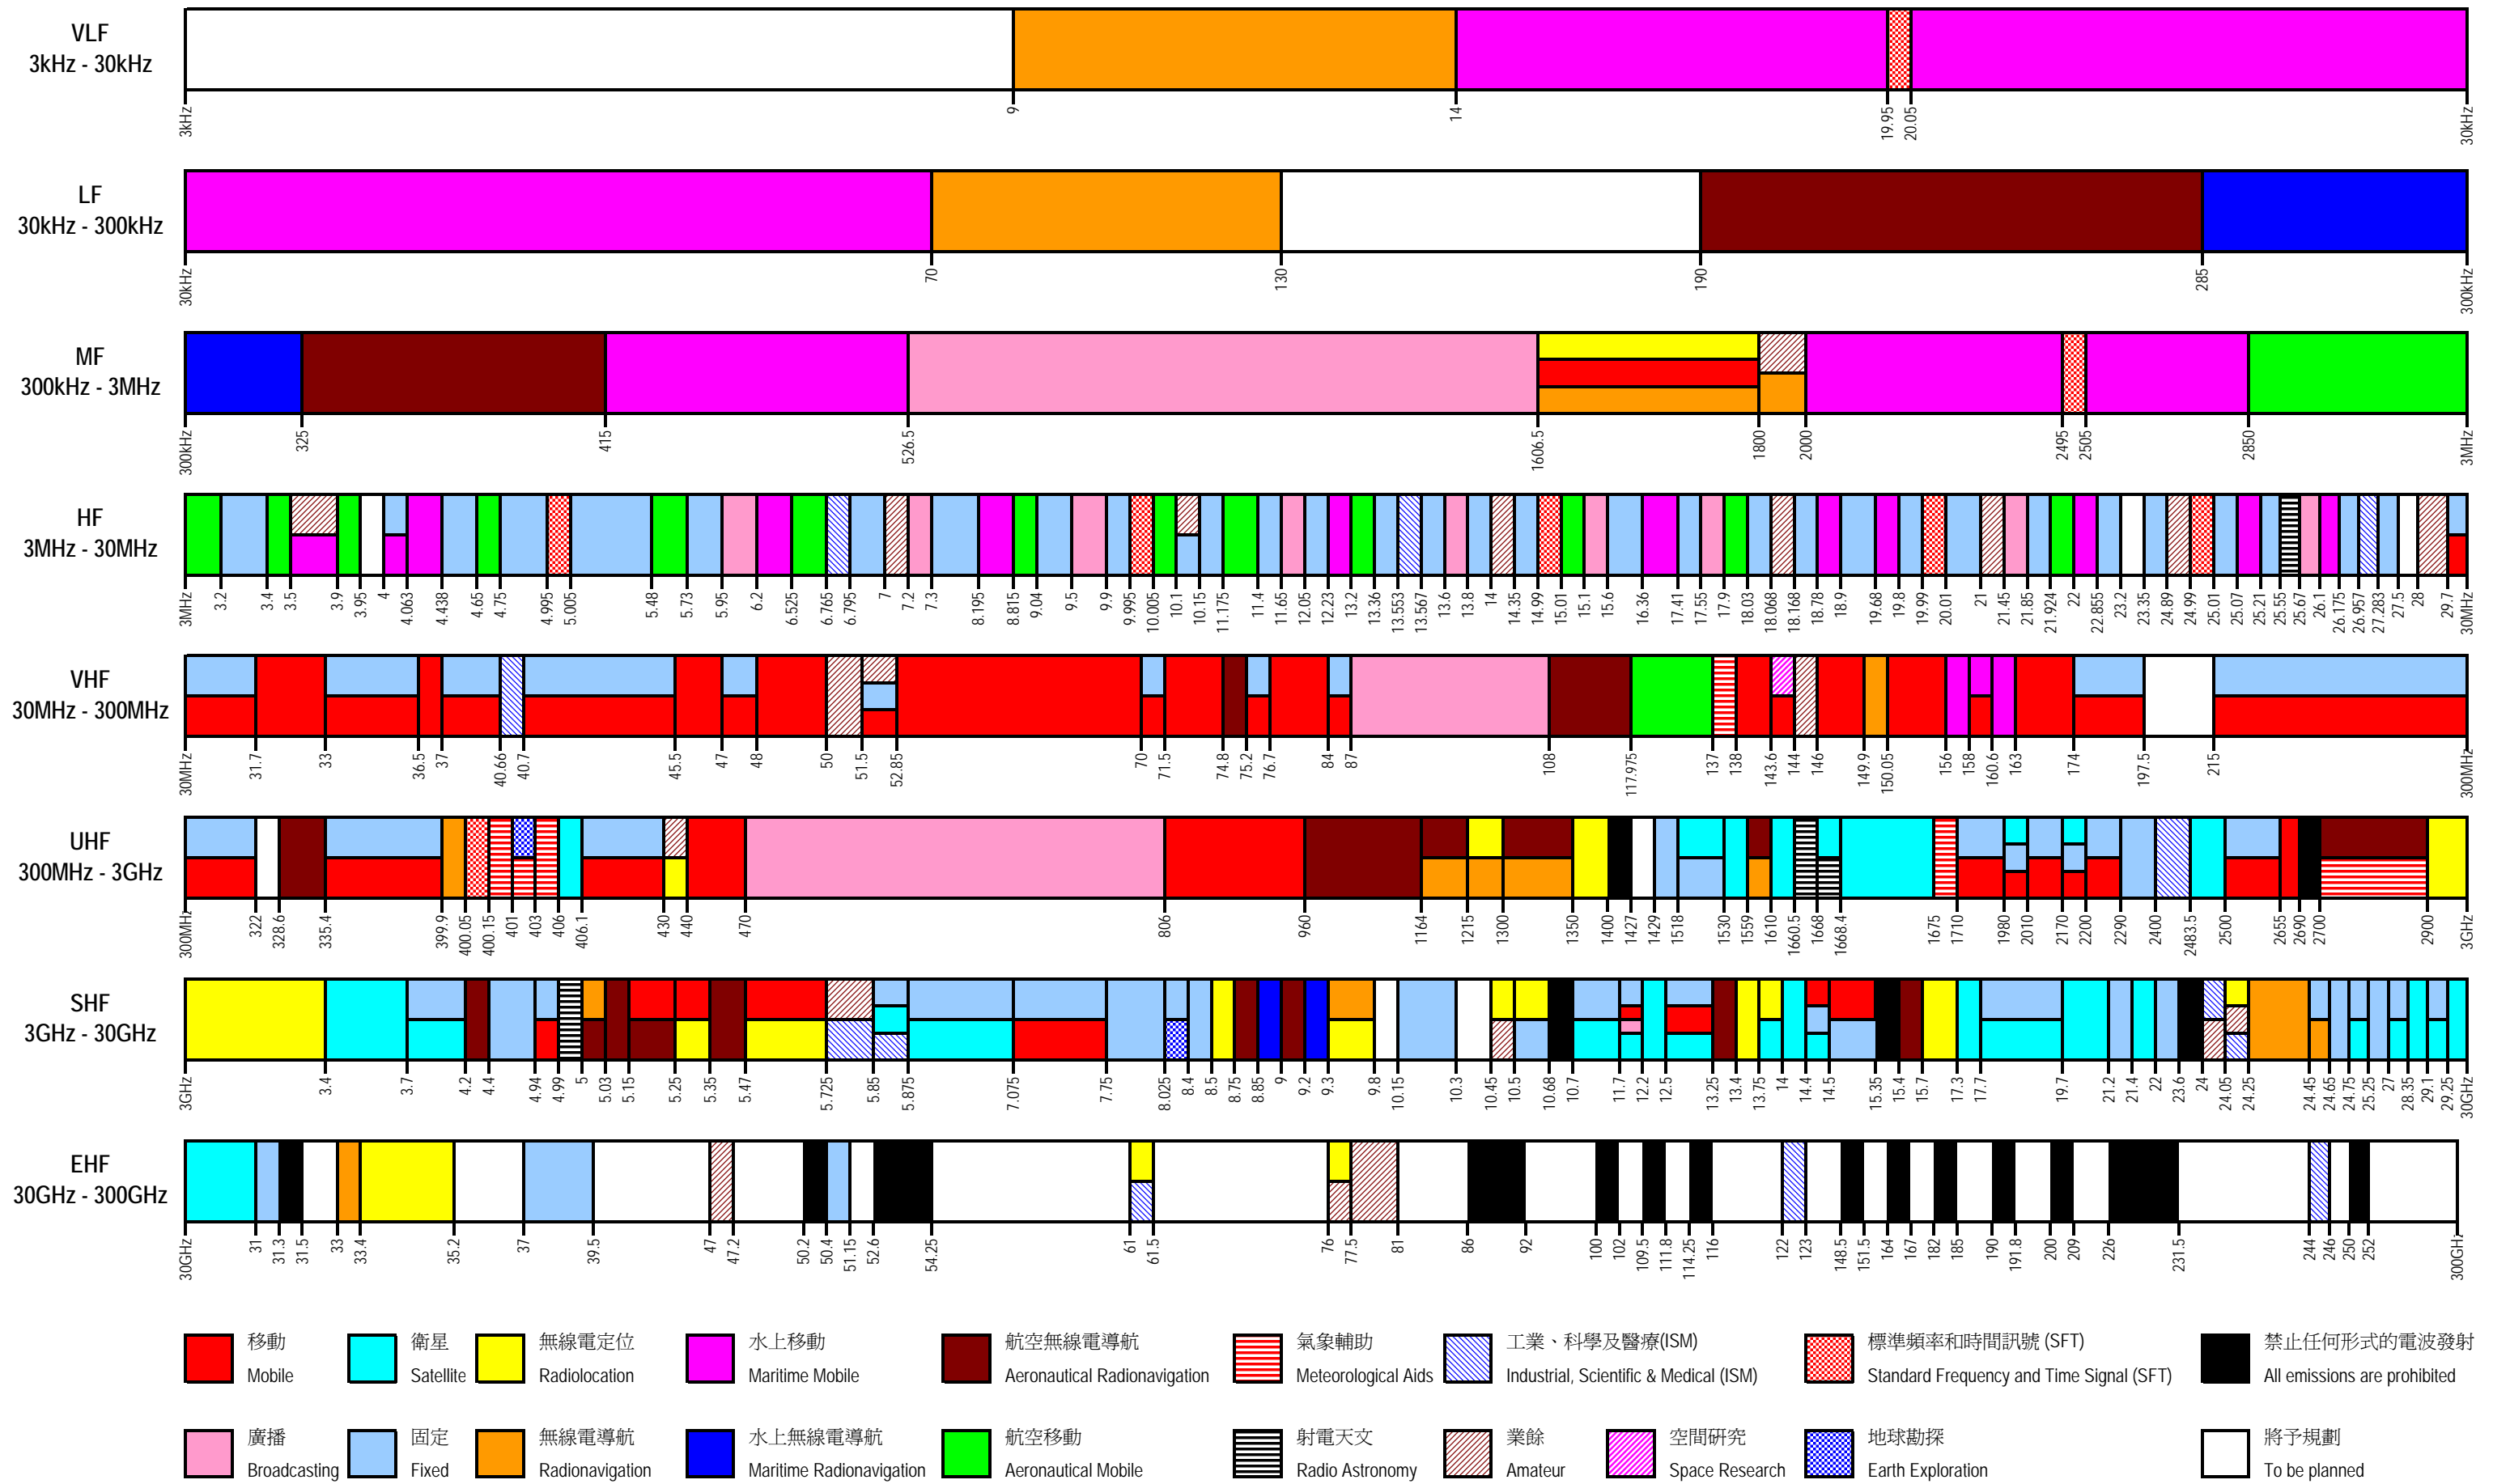

Hong Kong Frequency Allocation Chart (香港頻率劃分圖表)

Note : The frequency chart is not drawn to scale. Details can be found in Hong Kong Table of Frequency Allocations which can be obtained from OFTA website (<http://www.ofta.gov.hk>).